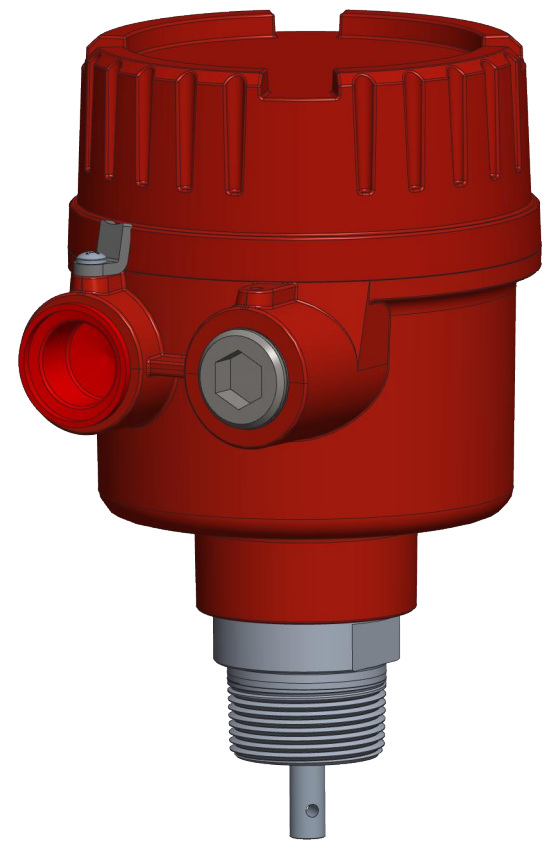

DIMENSIONS ARE IN INCHES UNLESS NOTED OTHERWISE

Division of Garner Industries / 7201 North 98th Street / Lincoln, NE 68507  
(402) 434-9102 / fax (402) 434-9144 \ www.binmaster.com

SCALE 0.500

TITLE: MTG DIM, BMRX-100 & 200 SERIES ROTARY LEVEL INDICATOR