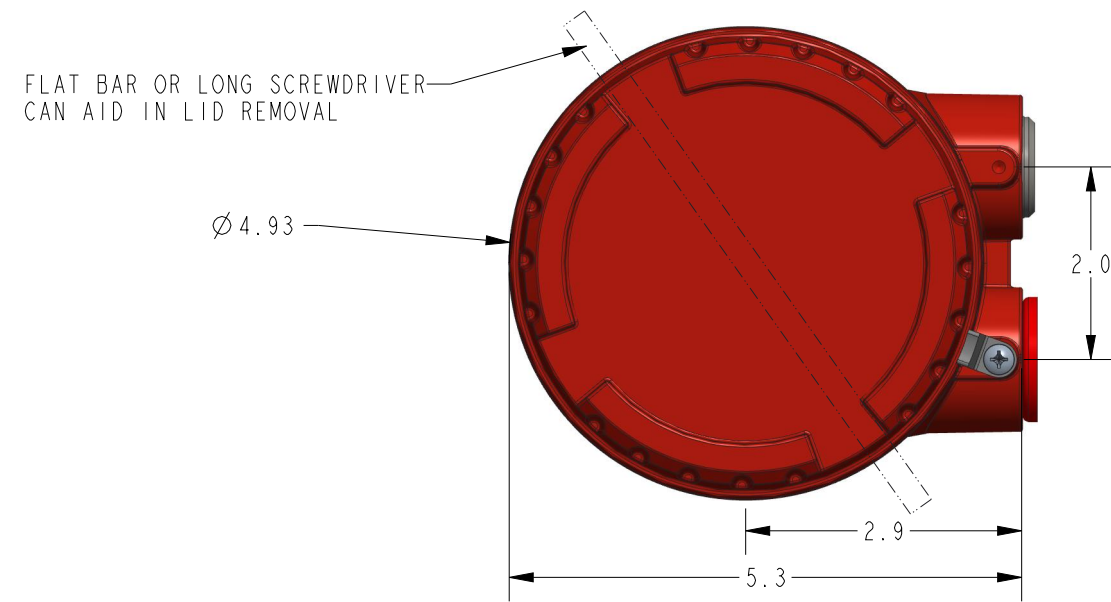

DIMENSIONS ARE IN INCHES UNLESS NOTED OTHERWISE

Division of Garner Industries / 7201 North 98th Street / Lincoln, NE 68507  
(402) 434-9102 / fax (402) 434-9144 \ www.binmaster.com

SCALE 0.500

TITLE: MTG DIM, BMRX-100 & 200 SERIES ROTARY LEVEL INDICATOR