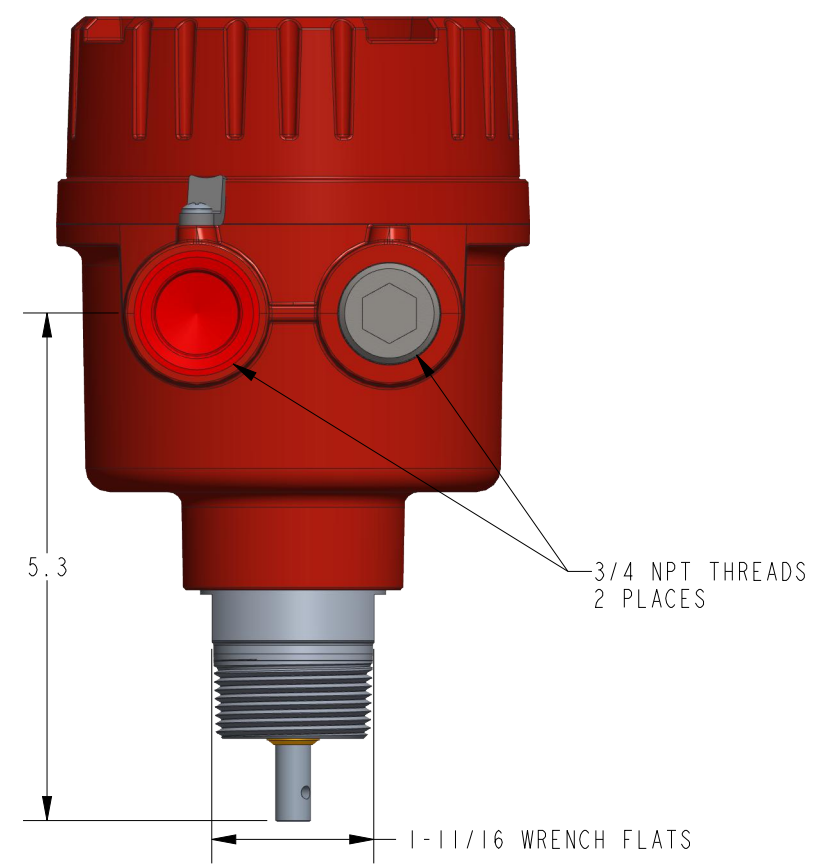

DIMENSIONS ARE IN INCHES UNLESS NOTED OTHERWISE

Division of Garner Industries / 7201 North 98th Street / Lincoln, NE 68507  
(402) 434-9102 / fax (402) 434-9144 \ www.binmaster.com

SCALE 0.500

TITLE: MTG DIM, BMRX-100 & 200 SERIES ROTARY LEVEL INDICATOR