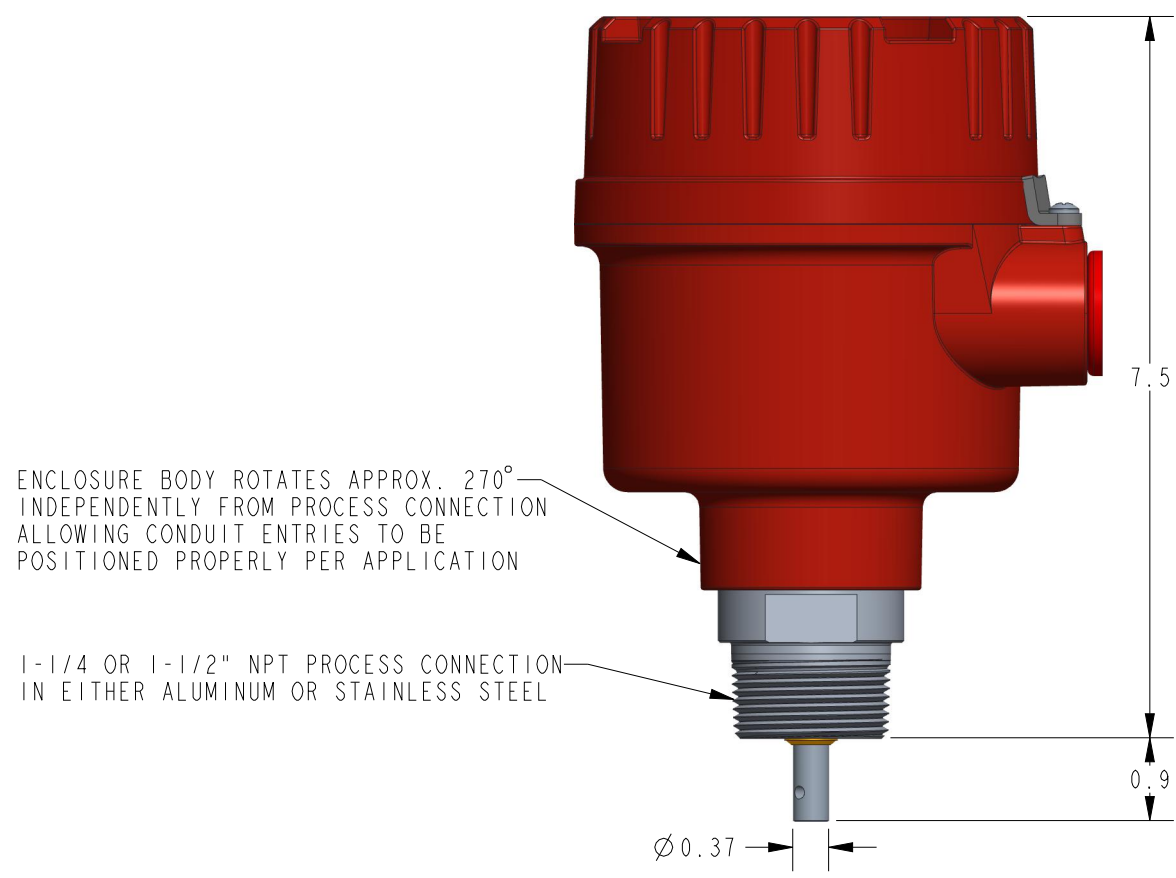

DIMENSIONS ARE IN INCHES UNLESS NOTED OTHERWISE

Division of Garner Industries / 7201 North 98th Street / Lincoln, NE 68507  
(402) 434-9102 / fax (402) 434-9144 \ www.binmaster.com

SCALE 0.500

TITLE: MTG DIM, BMRX-100 & 200 SERIES ROTARY LEVEL INDICATOR