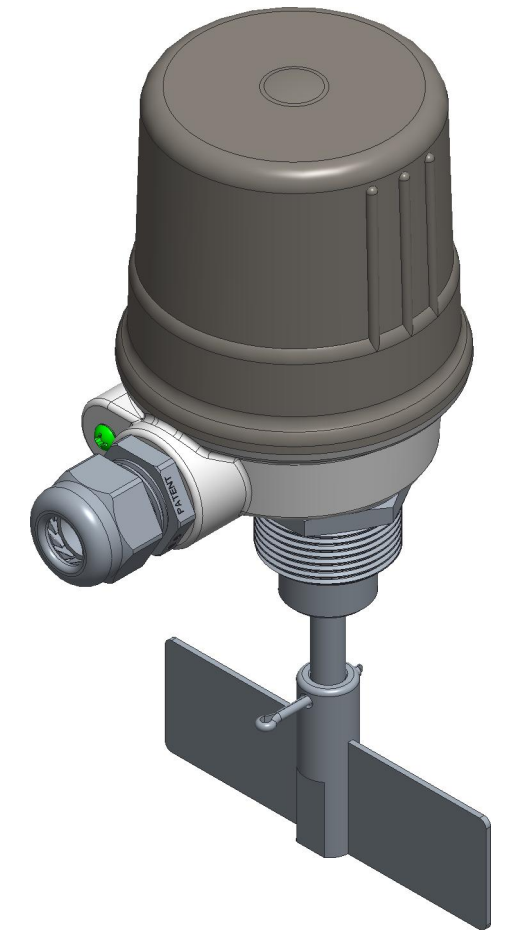

DIMENSIONS ARE IN INCHES UNLESS NOTED OTHERWISE

Division of Gamer Industries / 7201 North 98th Street / Lincoln, NE 68507
(402) 434-9102 / fax (402) 434-9144 \ www.binmaster.com

SCALE 0.500

TITLE: MTG. DIMS, MINI-ROTARY w/ SINGLE VANE SS PADDLE