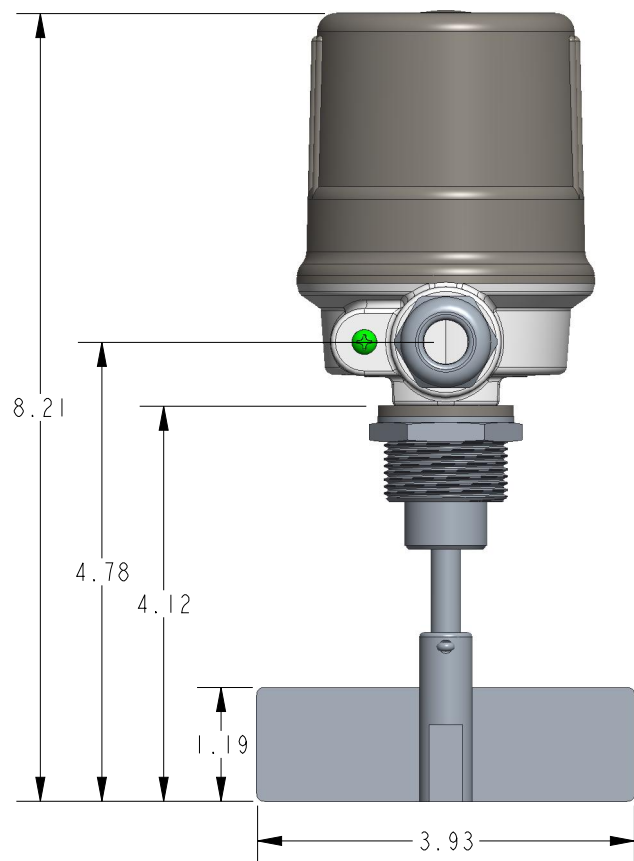

DIMENSIONS ARE IN INCHES UNLESS NOTED OTHERWISE

Division of Gamer Industries / 7201 North 98th Street / Lincoln, NE 68507
(402) 434-9102 / fax (402) 434-9144 \ www.binmaster.com

SCALE 0.500

TITLE: MTG. DIMS, MINI-ROTARY w/ SINGLE VANE SS PADDLE