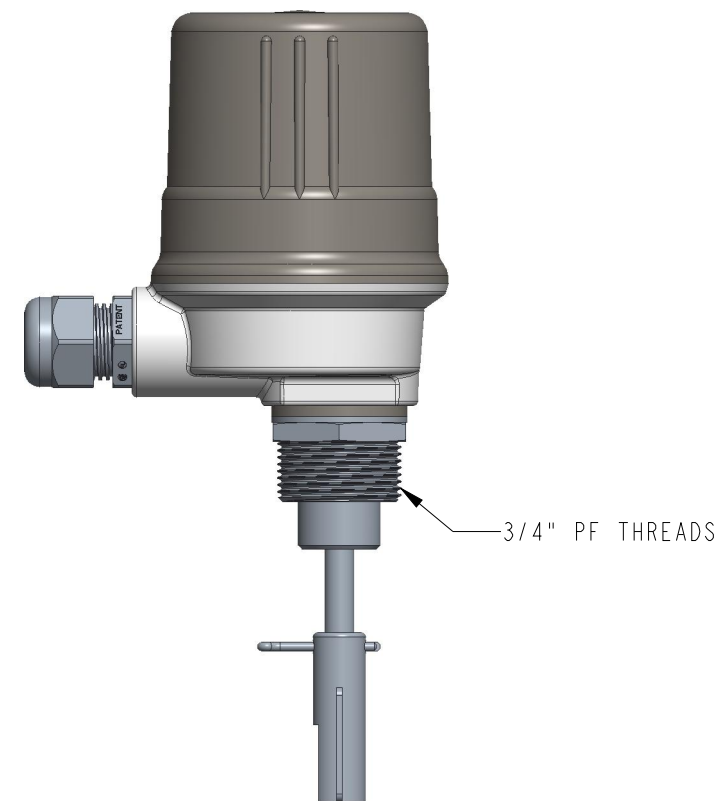

DIMENSIONS ARE IN INCHES UNLESS NOTED OTHERWISE

Division of Gamer Industries / 7201 North 98th Street / Lincoln, NE 68507
(402) 434-9102 / fax (402) 434-9144 \ www.binmaster.com

SCALE 0.500

TITLE: MTG. DIMS, MINI-ROTARY w/ SINGLE VANE SS PADDLE