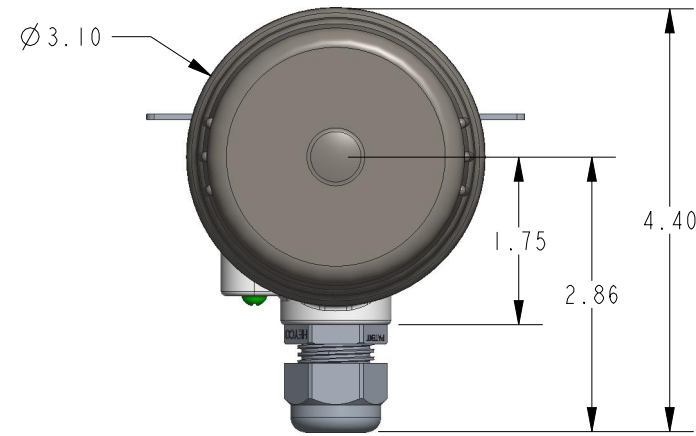

DIMENSIONS ARE IN INCHES UNLESS NOTED OTHERWISE

Division of Gamer Industries / 7201 North 98th Street / Lincoln, NE 68507
(402) 434-9102 / fax (402) 434-9144 \ www.binmaster.com

SCALE 0.500

TITLE: MTG. DIMS, MINI-ROTARY w/ SINGLE VANE SS PADDLE