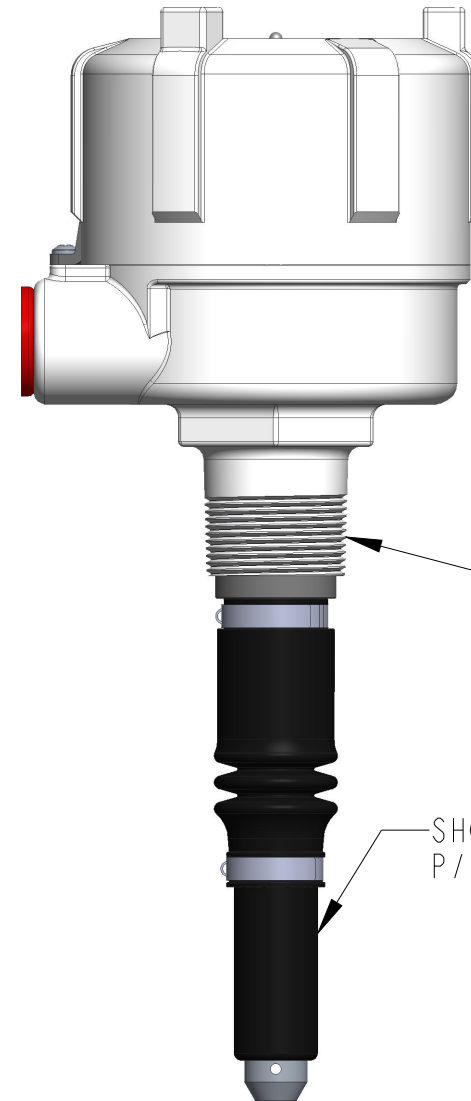

DIMENSIONS ARE IN INCHES UNLESS NOTED OTHERWISE

Division of Gamer Industries / 7201 North 98th Street / Lincoln, NE 68507
(402) 434-9102 / fax (402) 434-9144 \ www.binmaster.com

3/4" FNPT CONDUIT THREADS
2 PLACES

1-1/4" MNPT THREADS

SHOWN WITH STANDARD SUPPLIED FLEX COUPLER
P/N 416-0283, 3/8" ID SOLID SHAFT BY 1/4" FNPT COUPLING

SCALE 0.438

TITLE: MTG. DIM. BM-TSM TILT SWITCH

Model No.: BM-TSM

P/N: 730-0667

DWG No.: 418-0183