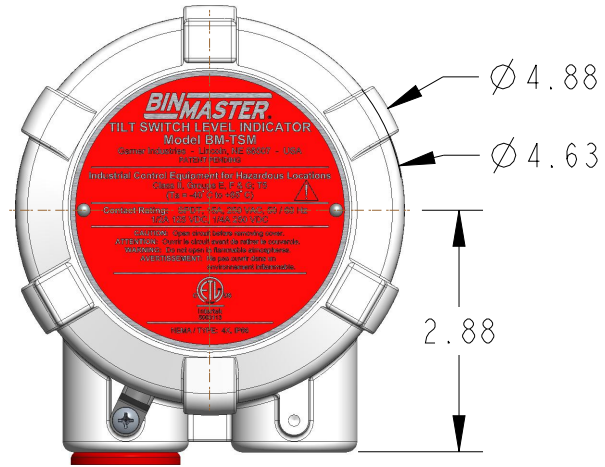

DIMENSIONS ARE IN INCHES UNLESS NOTED OTHERWISE

Division of Gamer Industries / 7201 North 98th Street / Lincoln, NE 68507
(402) 434-9102 / fax (402) 434-9144 \ www.binmaster.com

3/4" FNPT CONDUIT THREADS
2 PLACES

1-1/4" MNPT THREADS

SHOWN WITH STANDARD SUPPLIED FLEX COUPLER
P/N 416-0283, 3/8" ID SOLID SHAFT BY 1/4" FNPT COUPLING

SCALE 0.438

TITLE: MTG. DIM. BM-TSM TILT SWITCH

Model No.: BM-TSM

P/N: 730-0667

DWG No.: 418-0183