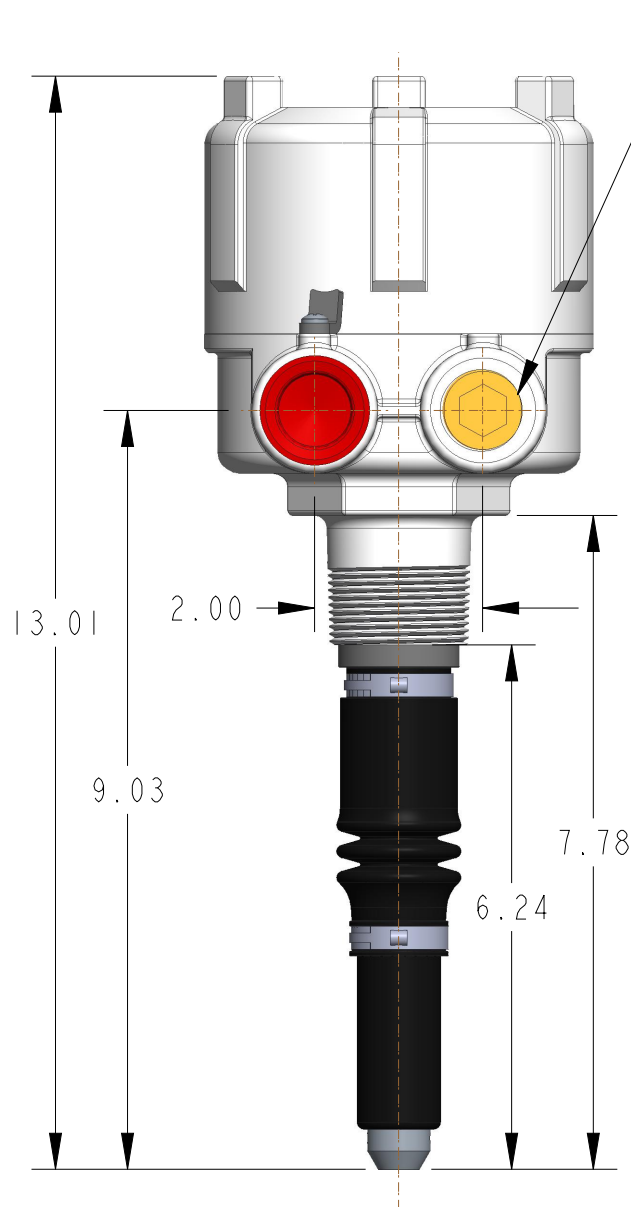

DIMENSIONS ARE IN INCHES UNLESS NOTED OTHERWISE

Division of Gamer Industries / 7201 North 98th Street / Lincoln, NE 68507
(402) 434-9102 / fax (402) 434-9144 \ www.binmaster.com

3/4" FNPT CONDUIT THREADS
2 PLACES

1-1/4" MNPT THREADS

SHOWN WITH STANDARD SUPPLIED FLEX COUPLER
P/N 416-0283, 3/8" ID SOLID SHAFT BY 1/4" FNPT COUPLING

SCALE 0.438

TITLE: MTG. DIM. BM-TSM TILT SWITCH

Model No.: BM-TSM

P/N: 730-0667

DWG No.: 418-0183