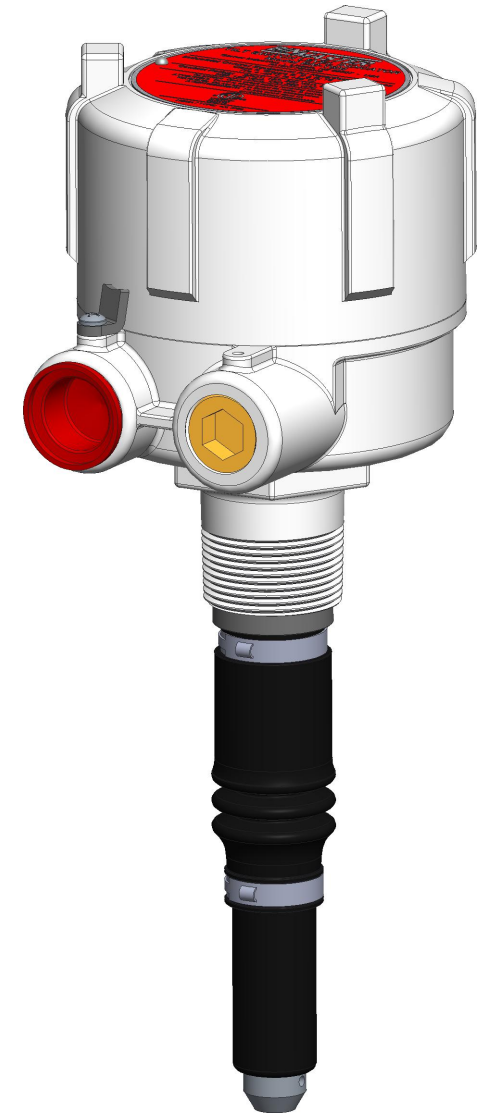

DIMENSIONS ARE IN INCHES UNLESS NOTED OTHERWISE

Division of Gamer Industries / 7201 North 98th Street / Lincoln, NE 68507
(402) 434-9102 / fax (402) 434-9144 \ www.binmaster.com

3/4" FNPT CONDUIT THREADS
2 PLACES

1-1/4" MNPT THREADS

SHOWN WITH STANDARD SUPPLIED FLEX COUPLER
P/N 416-0283, 3/8" ID SOLID SHAFT BY 1/4" FNPT COUPLING

SCALE 0.438

TITLE: MTG. DIM. BM-TSM TILT SWITCH

Model No.: BM-TSM

P/N: 730-0667

DWG No.: 418-0183